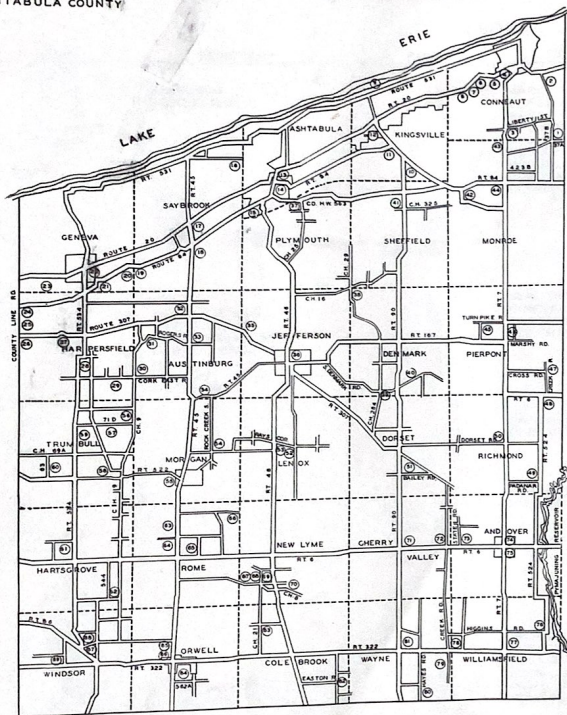

MAP OF  
ASHTABULA COUNTY

CONNEAUT TWP	SHEFFIELD TWP	ANDOVER TWP
1 CLARKS CORNERS	41 GAGEVILLE	73 WEST ANDOVER
2 EAST CONNEAUT		74 MAPLE GROVE
3 FARNHAM		75 OLD ANDOVER
4 CITY	MONROE TWP	
5 CENTER	42 MAPLE GROVE	WILLIAMSFIELD TWP
6 GLENWOOD	43 MALE	76 SIMONS
7 ST JOSEPHS	44 BUSHNELL	77 WILLIAMSFIELD
8 AMBOY		78 WEST WILLIAMSFIELD
	PIERPONT TWP	
KINGSVILLE TWP	45 GOULD	WAYNE TWP
9 LAKE ROAD	46 EVERGREEN	79 CREEK ROAD
10 LULU FALLS	47 SAM BROWN	80 HAYES
11 SOUTH KINGSVILLE		81 CENTER
12 EAST LAKE	RICHMOND TWP	
	48 ROCKWELL	COLEBROOK TWP
ASHTABULA TWP	49 PADANARAM	82 SOUTH COLEBROOK
13 RIDGEVIEW	50 RICHMOND CENTER	83 NORTH COLEBROOK
14 CHESTNUT GROVE		
15 EDGEWOOD	DORSET TWP	ORWELL TWP
	51 DORSET	84 SOUTH ORWELL
SAYBROOK TWP		85 CATHOLIC
16 ST JOSEPHS	LENOX TWP	86 NORTH ORWELL
17 SAYBROOK	52 EAST LENOX	WINDSOR TWP
18 HARVEY BROOKS	53 WEST LENOX	87 PIONEER
19 SEXTON		88 WINDSOR
	GENEVA TWP	89 WINDSOR MILLS
20 SOUTH RIDGE EAST	MORGAN TWP	
21 MT PLEASANT	54 MORGAN	
22 EVERGREEN	55 WALTER L. MAIN	
23 WALTER L. MAIN		
	HARPERFIELD TWP	TRUMBULL TWP
	24 OLD UNIONVILLE	56 TRUMBULL NO 2
	25 NEW UNIONVILLE	57 TRUMBULL NO 1
	26 HARPERFIELD	58 EAST TRUMBULL
	27 HUTCHINS	59 TRUMBULL
	28 BISHOP	60 FOOTVILLE
	29 CORN	
	AUSTINBURG TWP	HARTSGROVE TWP
	30 MECHANICSVILLE SMALL	61 HARTSGROVE
	31 MECHANICSVILLE	62 HARTSGROVE SOUTH EAST
	32 AUSTIN ELLSWORTH	ROME TWP
	33 AUSTINBURG	63 ROME NO 2
	34 EAGLEVILLE	64 ROME NO 1
		65 ROME EAST
	JEFFERSON TWP	66 NINEVAH
	35 HICKOK	
	36 GANDALE	NEW LYME TWP
		67 STULTZ FAMILY LOT
	PLYMOUTH TWP	68 WEST DODGEVILLE
	37 MAPLE GROVE	69 MILLER HYDE
		70 EAST BROWNVILLE
	DENMARK TWP	CHERRY VALLEY TWP
	38 GRIGGS CORNERS	71 CHERRY VALLEY
	39 WILLIAMS	72 BEALS PRIVATE
	40 MILLER	